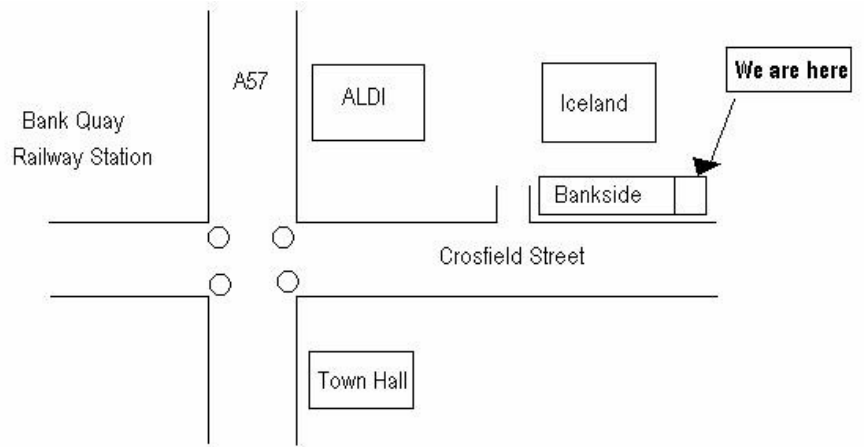

PrestoMusic

Directions to our Warrington School

From the M6 junction 21 follow the A57 towards Liverpool and Widnes. Follow the A57 to Warrington Town Centre. After the roundabout with Asda (LHS) and railway (RHS), proceed past the Travelodge and turn left onto Crosfield Street. Presto is situated on your right hand side in the same complex as Iceland and Aldi.

From Junction 9 of the M62, follow the A49 (Winwick Road) in to Warrington town centre. After the traffic lights for Tesco, go straight through one more set of lights and under the railway bridge. When you reach the roundabout, take the 4th exit (the 5th is the road you have just come from). Proceed past the Travelodge and turn left onto Crosfield Street. Presto is situated on your right hand side in the same complex as Iceland and Aldi.